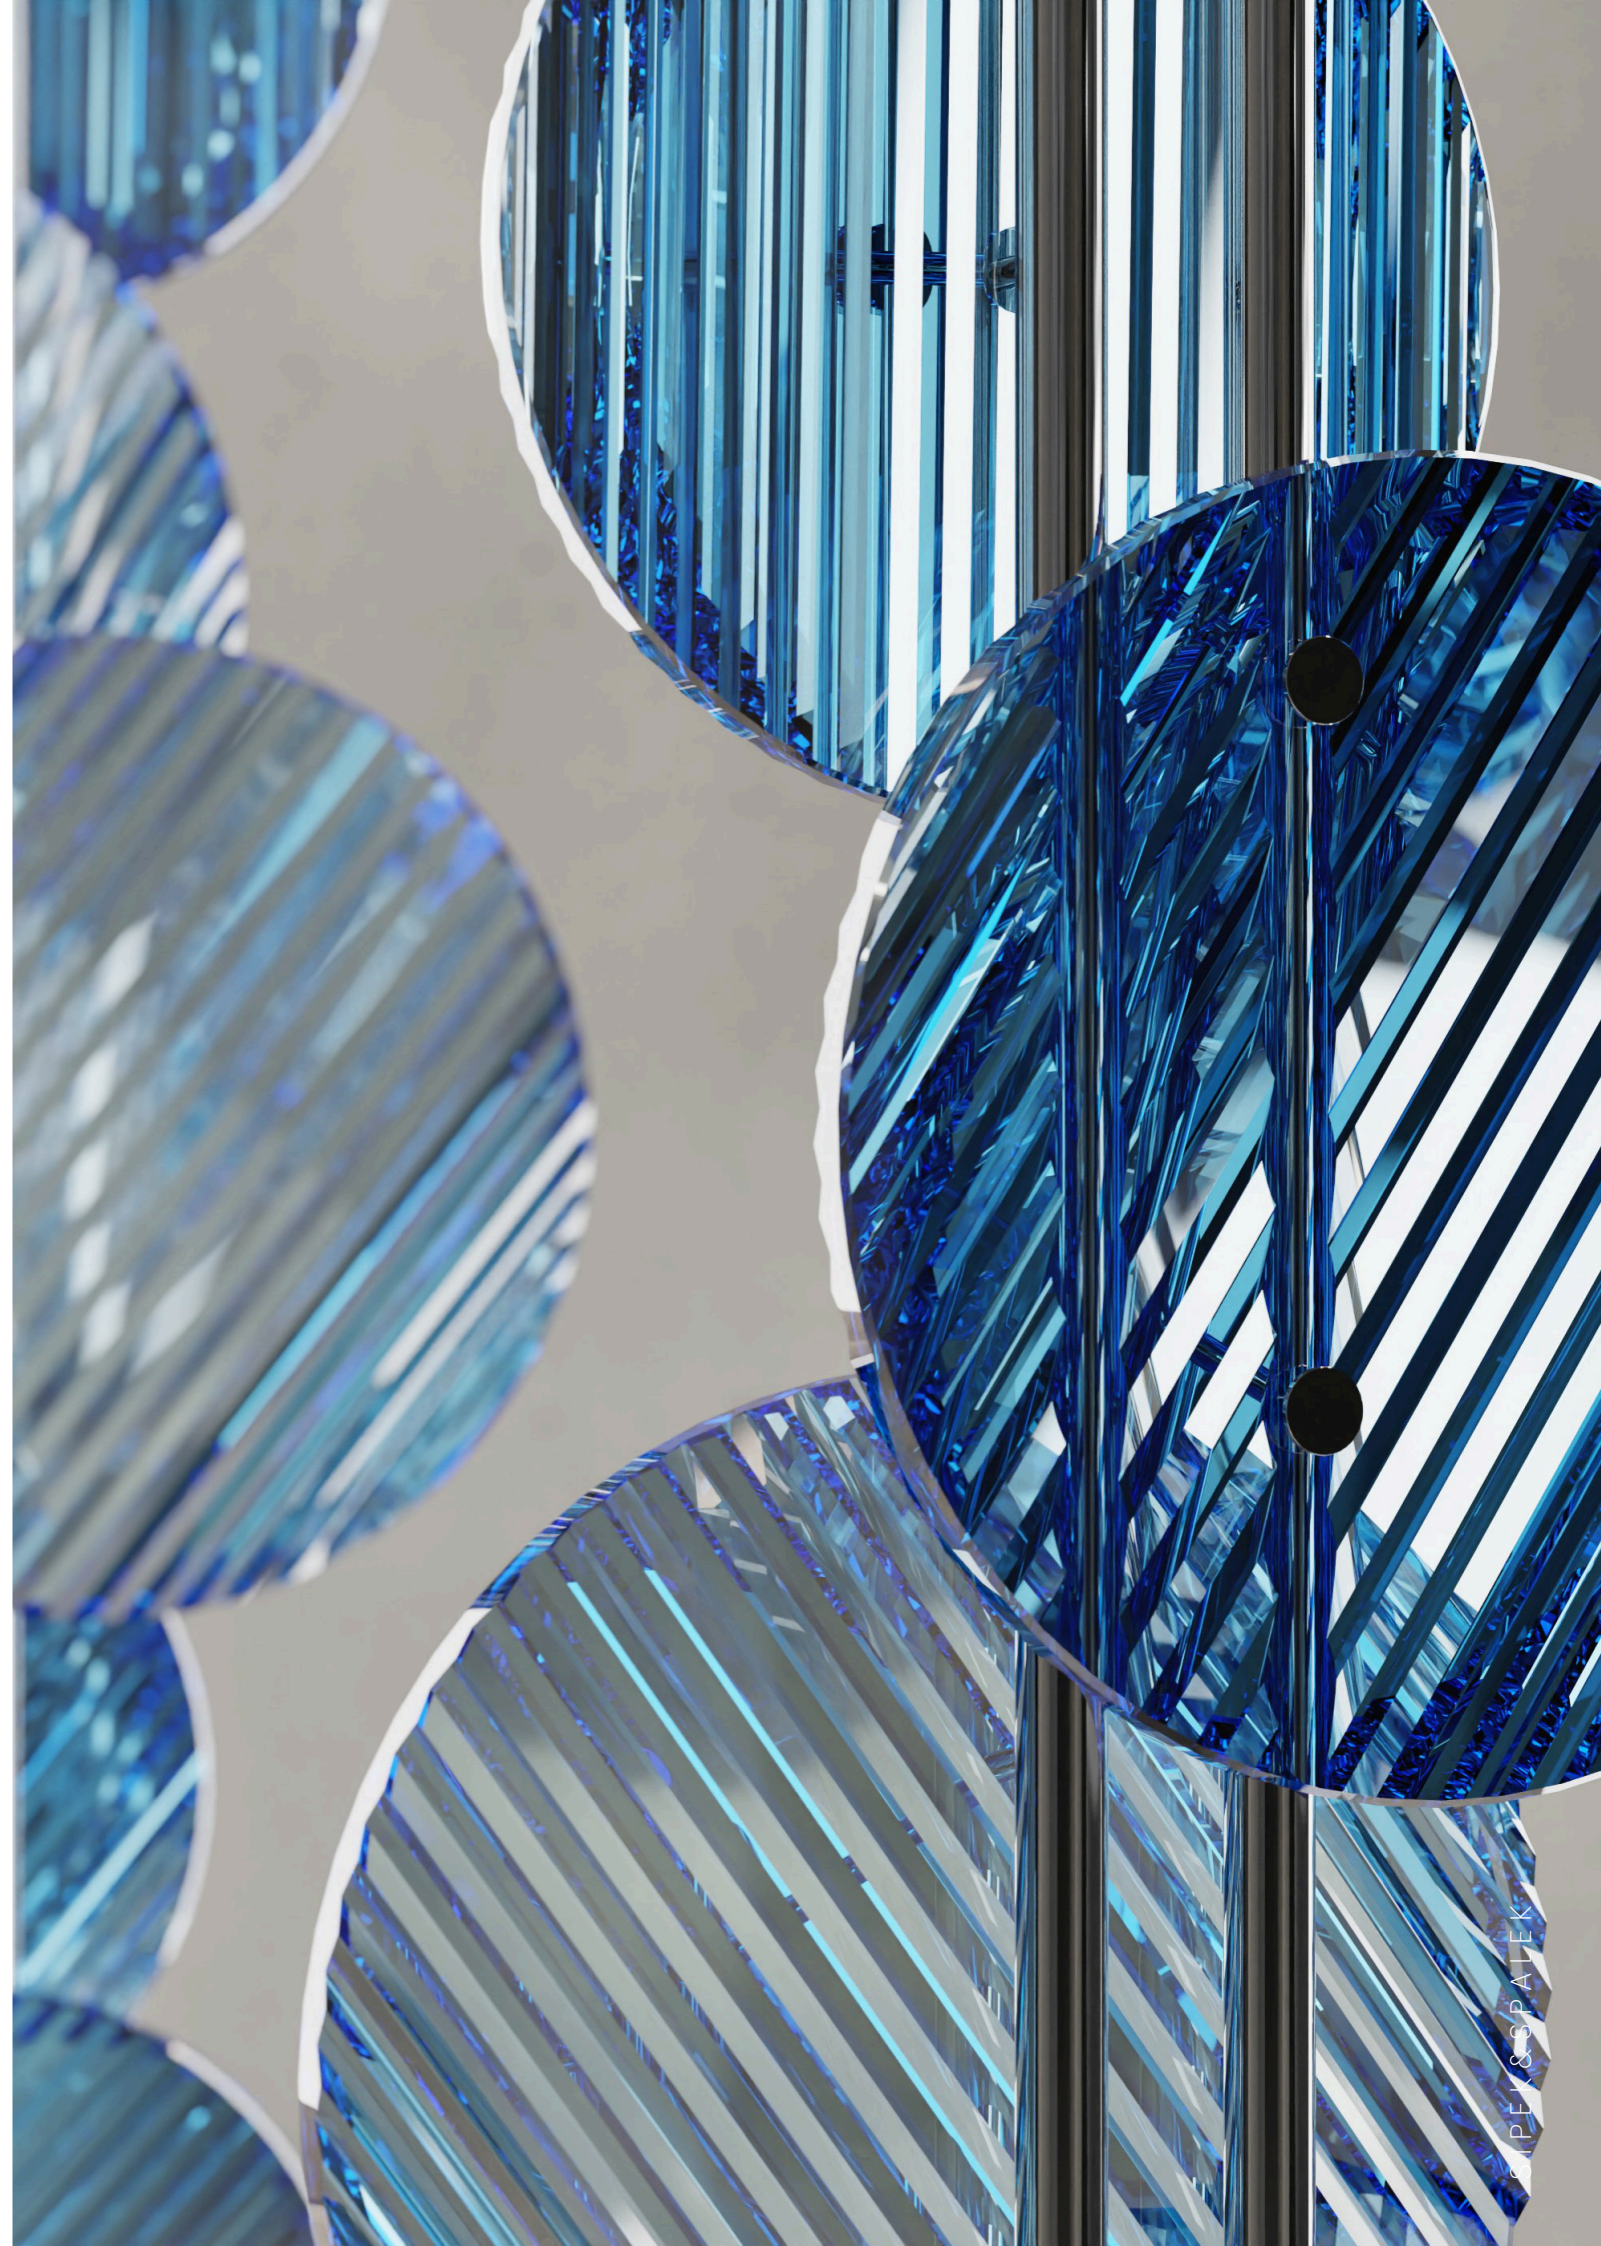

Glass tubes with inner optical decor
Crystal clear or sandblasted

Crystal Canvas

A simple yet elegant space partition that is movable to allow opening or closing the space as per the need. Select a level of separation. Crystal clear with handmade cuts or satin sandblasted. Either way it is a very elegant interior element.

Handcasted glass circles with optical decor

SIPEK&SPAŁEK

SIPEK & SPALEK

Deep Ocean

Dive into the mesmerizing depths of the ocean with "Deep Ocean," a hand-casted crystal sculpture that captures the mystique of the sea's profound beauty. Crafted with meticulous artistry, each piece echoes the fluidity and allure of underwater currents. The sculpture's crystal clarity reflects the depths of the ocean, while intricate details evoke the textures and forms of marine life. "Deep Ocean" stands as a testament to the exquisite craftsmanship, bringing the serene, enigmatic essence of the sea into your space. Immerse yourself in the ocean's embrace and let this stunning sculpture become a captivating centerpiece, infusing your surroundings with aquatic elegance.