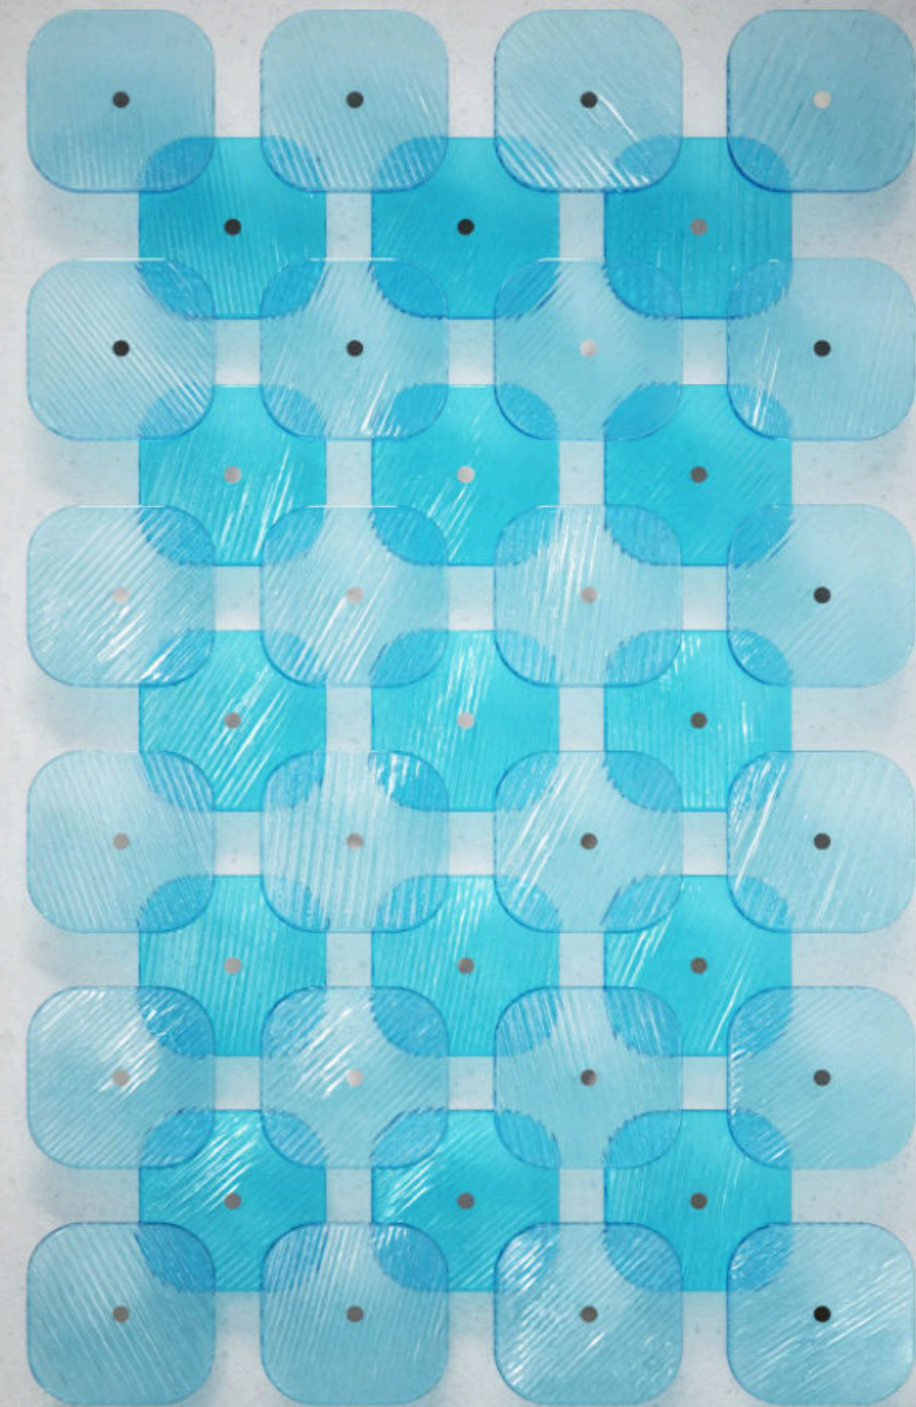

Polkadot Wall

The term origins come decades ago when the Polka dance was introduced. In a constantly repeating pattern the moves were done by the dancers in back then Czech and Polish countries. Nowadays a term used for in general repetitive patterns and playfulness just like our glass wall. Our Polkadot wall can be customized in terms of finishes, colours and glass decors to suit any interior type.

SIPEK & SPALEK