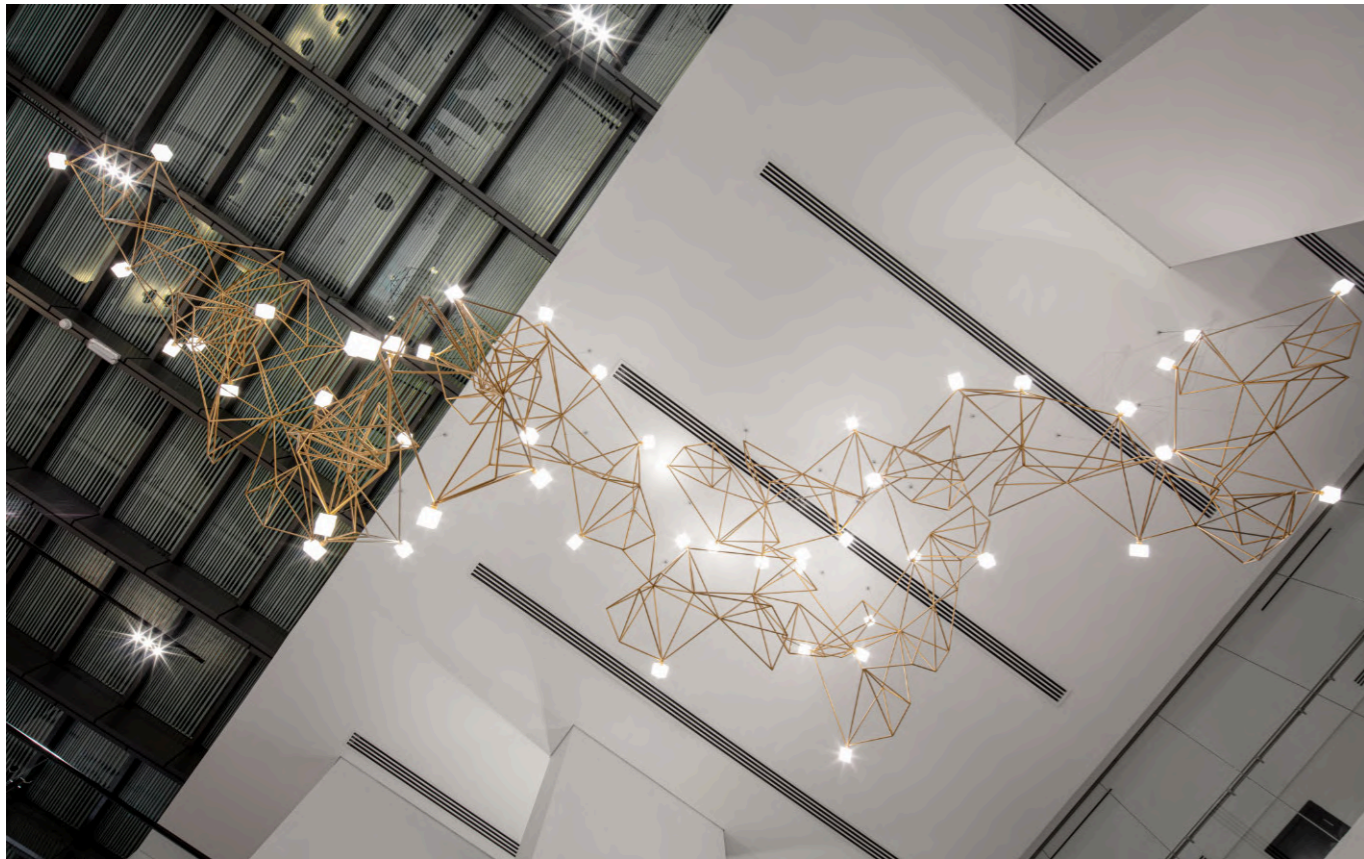

# Hotel Millennium

Location  
**Dubai, UAE**

The lobby lighting flying installation with its golden colour and uncommon shape partially hanging above the lobby skylight was designed to fit into the colourful and playful interior of the main lobby.